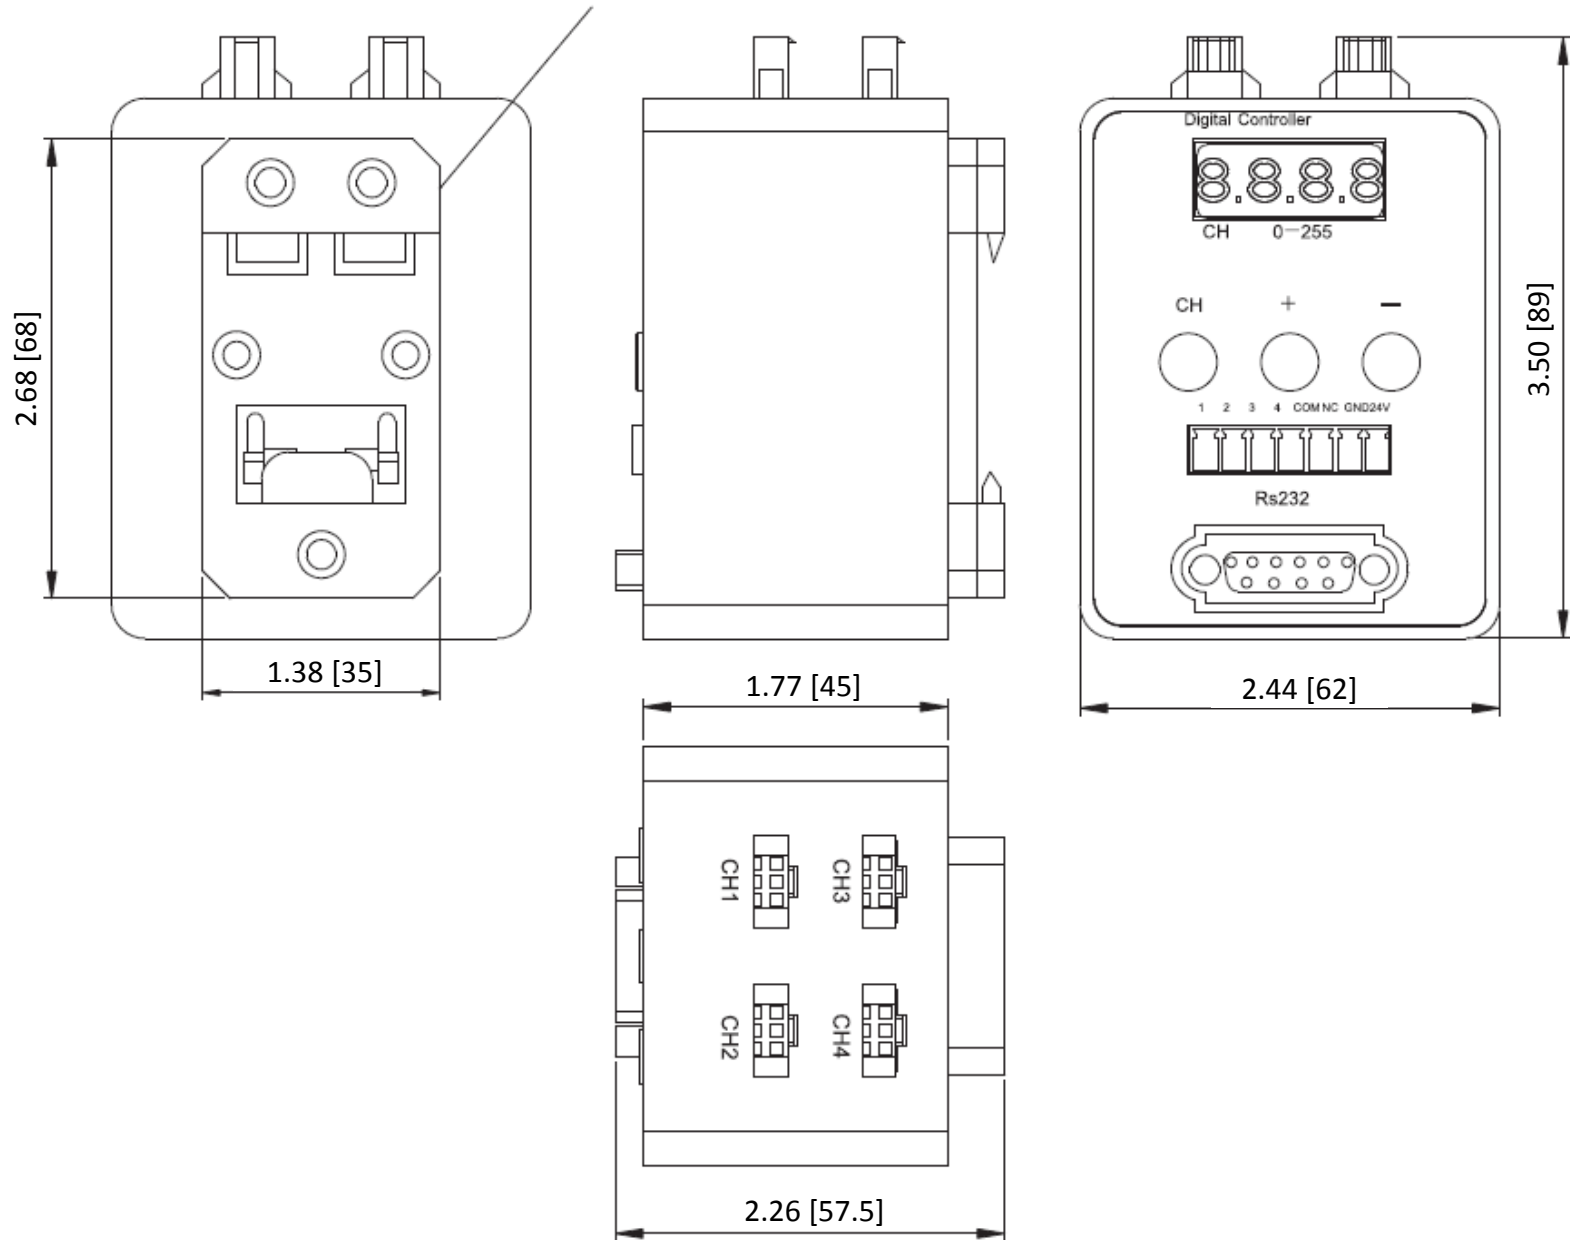

CLC-DCD2-24-80 Dimension

DIN Rail Mounting Bracket

CLC-DCD2-24-80 Panel